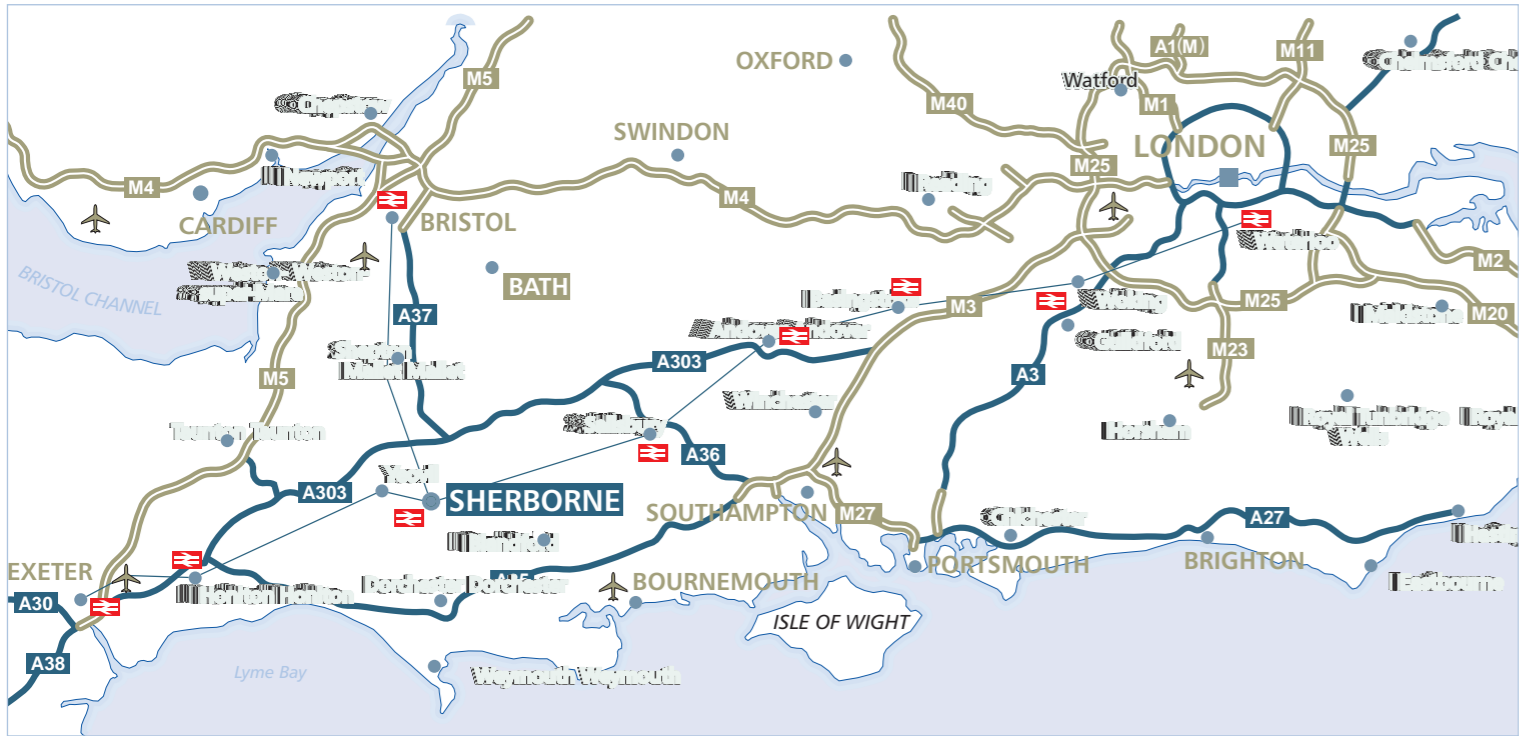

- 1 Aldhelmsted East
- 2 Footbridge
- 3 Aldhelmsted West
- 4 Dun Holme
- 5 Oxley Sports Centre
- 6 Dance Studio, Changing Rooms
- 7 Beddington Building & Learning Support
- 8 Beddington Lecture Theatre
- 9 Kenelm
- 10 Sports Pavilion
- 11 Reception & Main School
- 12 Library & Home Economics
- 13 Sixth Form, Higher Education & Careers Centre
- 14 Facilities Management
- 15 Marketing, Development & Old Girls Office
- 16 Bursary
- 17 Drama Studio
- 18 Modern Languages & EAL
- 19 Science Centre
- 20 Wingfield Digby
- 21 School Shop
- 22 Health Centre
- 23 Mulliner
- 24 The Tea Crate
- 25 White Lodge
- 26 Reader Harris
- 27 Art & Design
- 28 The Stuart Centre for Drama
- 29 The Merritt Centre for Music

Sherborne Girls
 Bradford Road
 Sherborne DT9 3QN
 01935 812245
 office@sherborne.com
sherborne.com

Location maps

Postcode: DT9 3QN

Location Map

Sherborne Girls
 Bradford Road
 Sherborne DT9 3QN
 01935 812245
 office@sherborne.com
sherborne.com