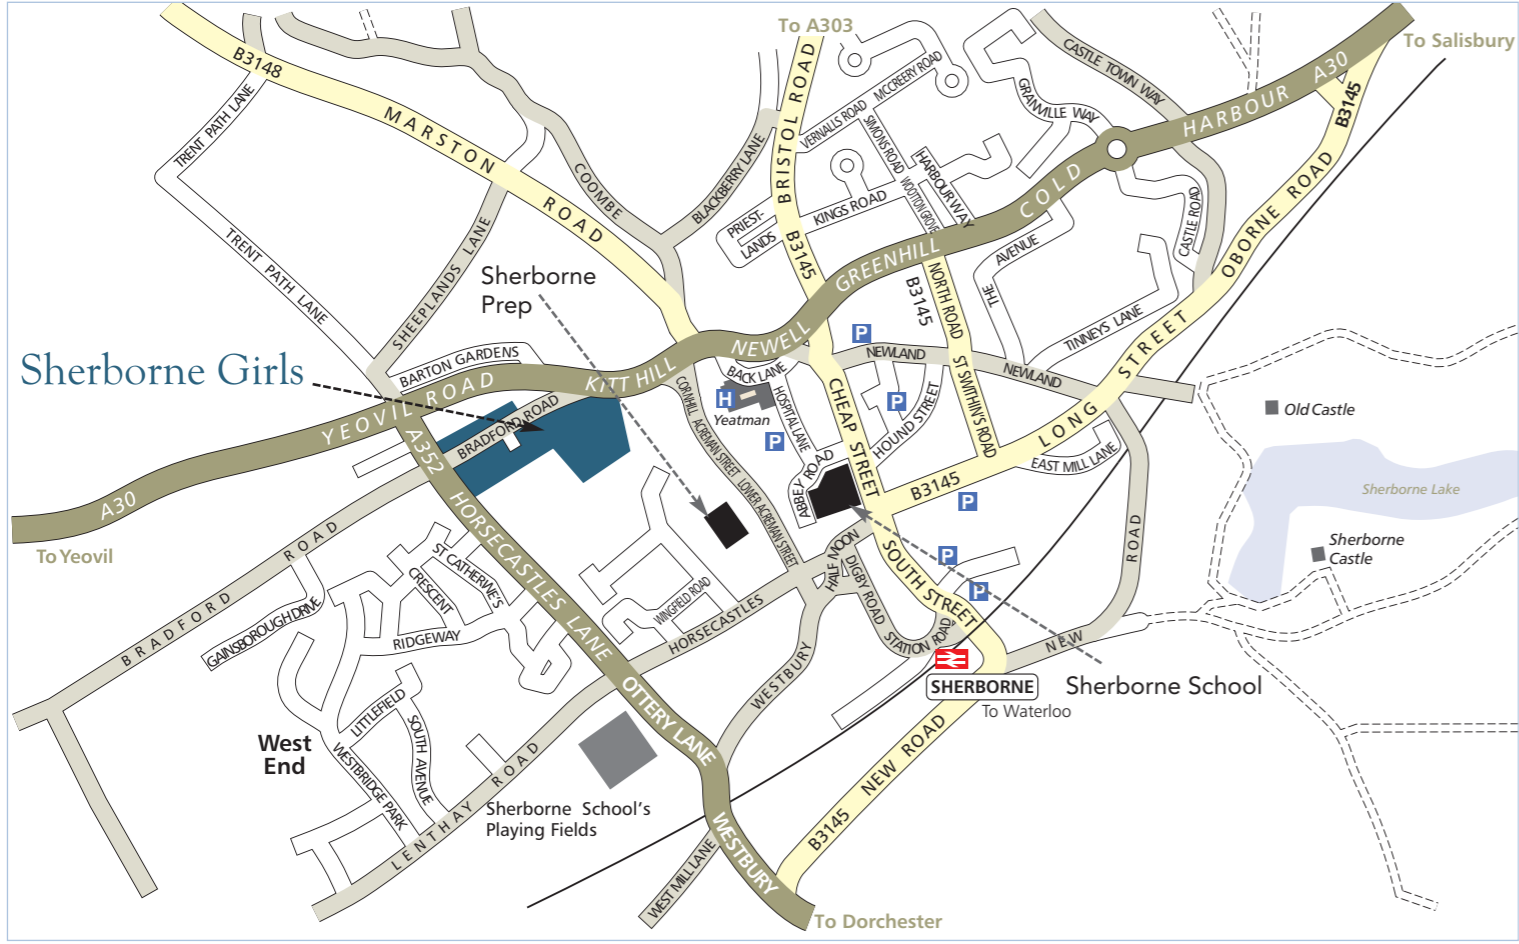

- 1 Aldhelmsted East
- 2 Footbridge
- 3 Aldhelmsted West
- 4 Dun Holme
- 5 Oxley Sports Centre
- 6 Dance Studio, Changing Rooms
- 7 Beddington Building & Learning Support
- 8 Beddington Lecture Theatre
- 9 Kenelm
- 10 Sports Pavilion
- 11 Reception & Main School
- 12 Library & Home Economics
- 13 Sixth Form, Higher Education & Careers Centre
- 14 Facilities Management
- 15 Marketing, Development & Old Girls Office
- 16 Bursary
- 17 Drama Studio
- 18 Modern Languages & EAL
- 19 Science Centre
- 20 Wingfield Digby
- 21 School Shop
- 22 Health Centre
- 23 Mulliner
- 24 The Tea Crate
- 25 White Lodge
- 26 Reader Harris
- 27 Art & Design
- 28 The Stuart Centre for Drama
- 29 The Merritt Centre for Music

Sherborne Girls
 Bradford Road
 Sherborne DT9 3QN
 01935 812245
 office@sherborne.com
sherborne.com

Location maps

Postcode: DT9 3QN

Location Map

Sherborne Girls
 Bradford Road
 Sherborne DT9 3QN
 01935 812245
 office@sherborne.com
sherborne.com